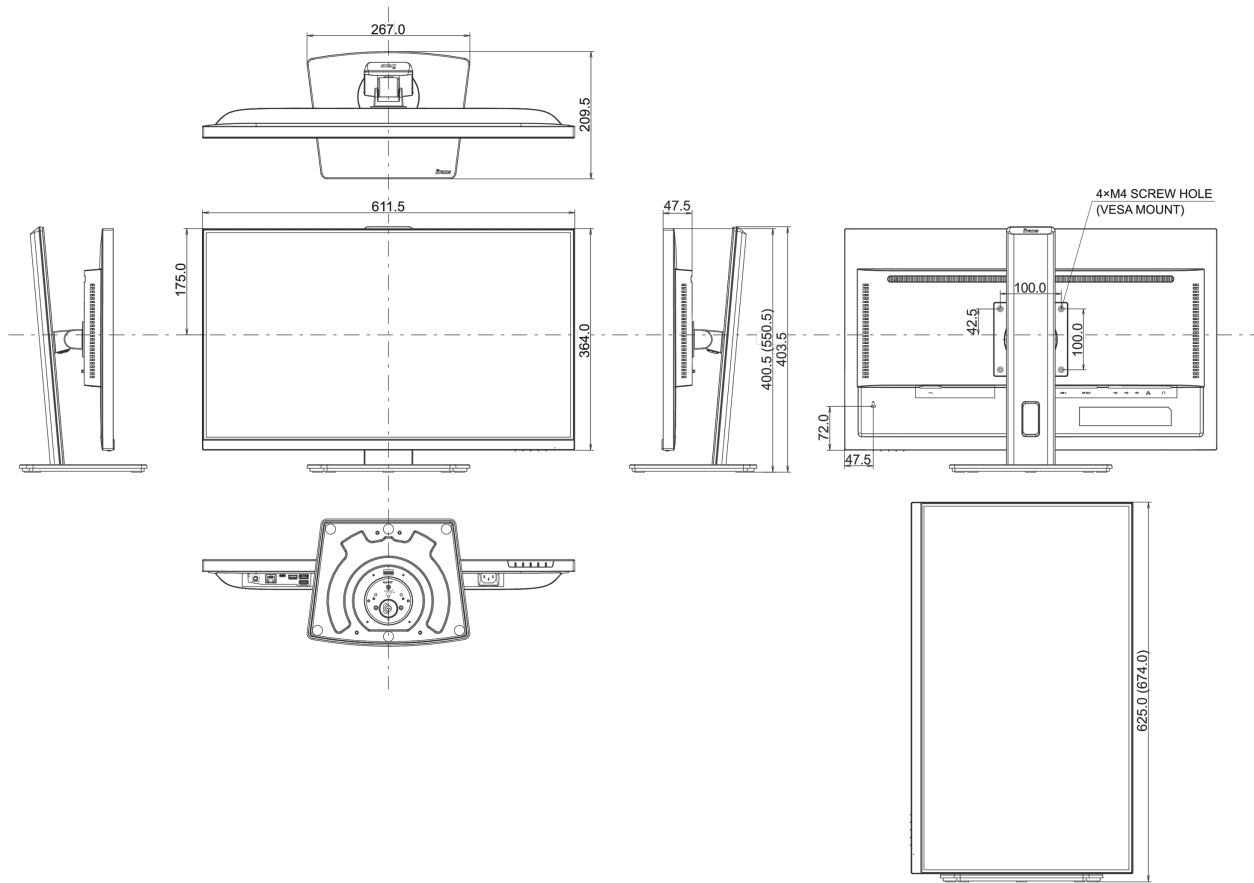

01 DISPLAY CHARACTERISTICS

Design	3-side borderless
Diagonal	27", 68.6cm
Panel	IPS Panel Technology LED, matte finish
Native resolution	1920 x 1080 @100Hz (2.1 megapixel Full HD)
Aspect ratio	16:9
Panel brightness	300 cd/m ²
Static contrast	1000:1
Advanced contrast	80M:1
Response time (MPRT)	1ms
Viewing zone	horizontal/vertical: horizontal°/vertical 178°, right/left: 0°/0°, up/down: 0°/0°
Colour support	16.7mIn (sRGB: 99%; NTSC: 72%)
Horizontal Sync	30 - 110kHz
Viewable area W x H	597.8 x 336.3mm, 23.5 x 13.2"
Pixel pitch	0.311mm
Colour	matte, white

04 MECHANICAL

Display position adjustments	height, swivel, tilt, pivot (rotation both sides)
Height adjustment	150mm
Rotation (PIVOT function)	90°

Swivel stand	120°; 60° left; 60° right
Tilt angle	23° up; 5° down
VESA mounting	100 x 100mm
Cable management system	yes

05 ACCESSORIES INCLUDED

Cables	power, HDMI, DP, USB-C
Other	quick start guide, safety guide

06 POWER MANAGEMENT

Power supply unit	internal
Power supply	AC 50 - 60V, 100/240Hz
Power usage	22W default, 0.5W stand by, 0.3W off mode

08 DIMENSIONS / WEIGHT

Product dimensions W x H x D	611.5 x 400.5 (550.5) x 209.5mm
Box dimensions W x H x D	679 x 427 x 130mm
Weight (without box)	6kg
Weight (with box)	8.7kg
EAN code	4948570124992

All trademarks and registered trademarks acknowledged. E & O E. Specification subject to change without notice. All LCD's comply with ISO-9241-307:2008 in connection with pixel defects.